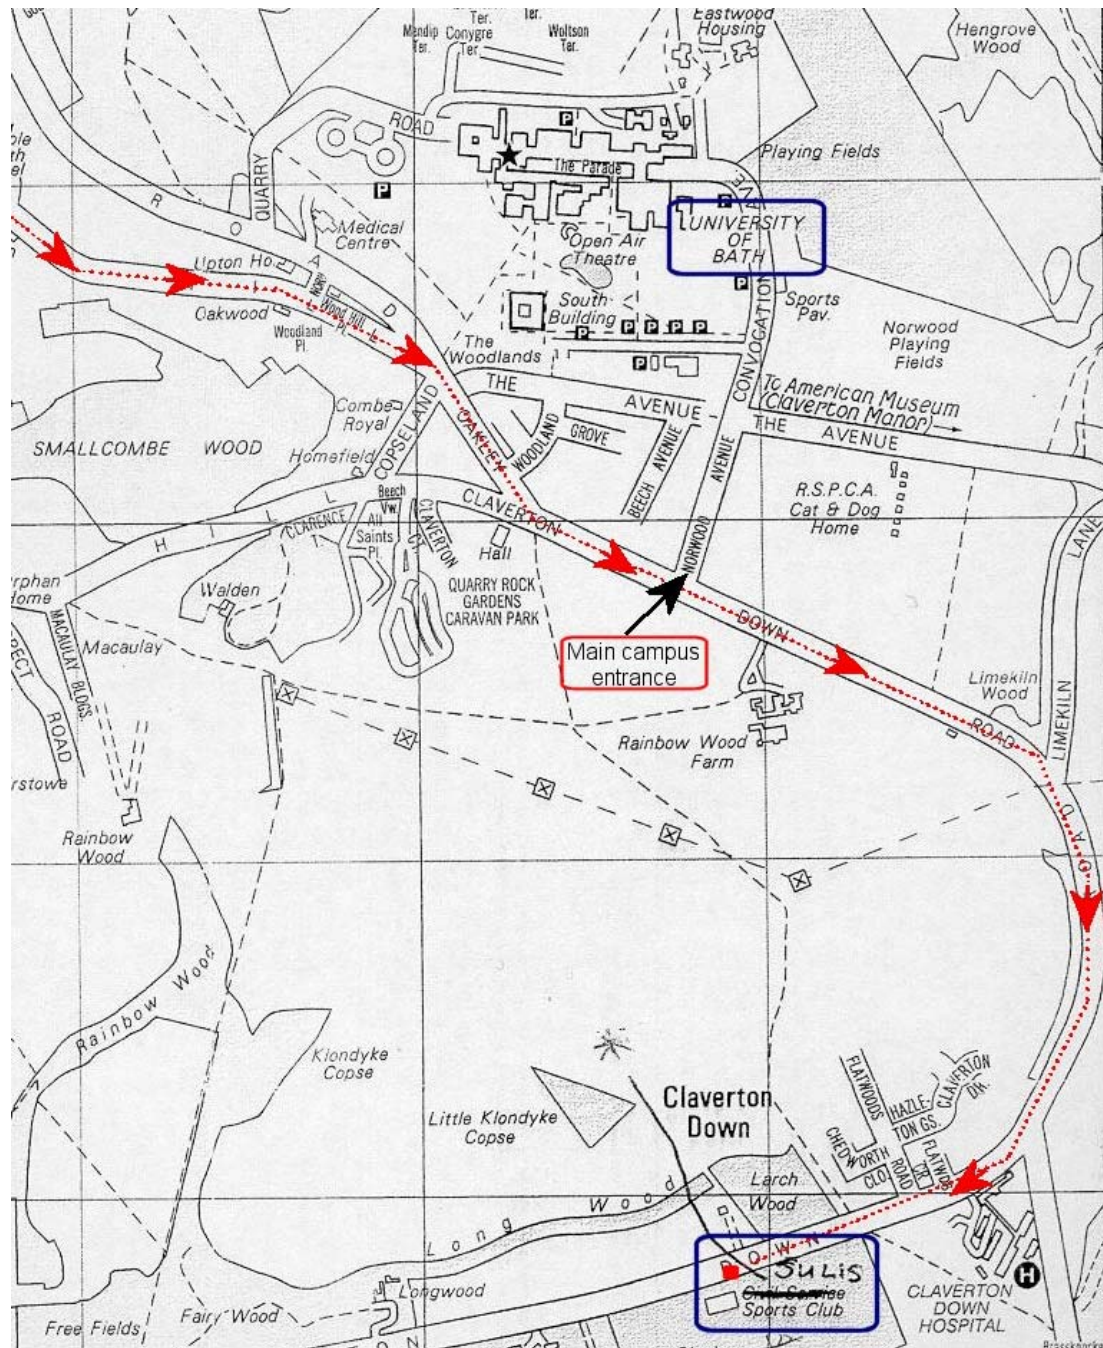

# The Sulis Club

Claverton Down Road  
Coombe Down  
Bath  
Avon BA2 7AU

Follow the directions at <http://www.bath.ac.uk/getting-here> to the main (Norwood Ave) entrance marked in the middle of the map. The Sulis Club is about a mile further along the same road.